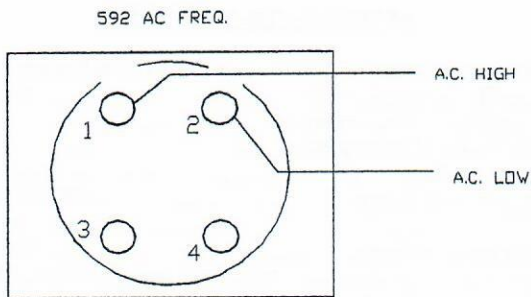

592 MECHANICALS & TYPICAL CONNECTIONS
MECHANICALS

MOD. 592 AC POWERLESS FREQ.
TYPICAL CONNECTIONS
(REAR VIEW)

F#87MC592.DWG

FAX: 520-790-2808
MAIL: sales@otekcorp.com
TOLL FREE: 1-877-227-6835

520-748-7900