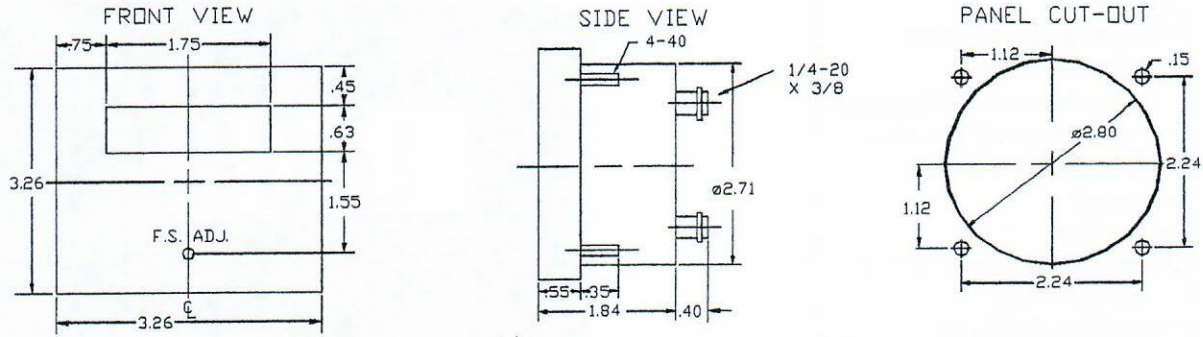

592 MECHANICALS & TYPICAL CONNECTIONS
MECHANICALS

MOD. 592 AC POWERLESS FREQ.
TYPICAL CONNECTIONS
(REAR VIEW)

F#87MC592.DWG

FAX: 520-790-2808
MAIL: sales@otekcorp.com
TOLL FREE: 1-877-227-6835

520-748-7900