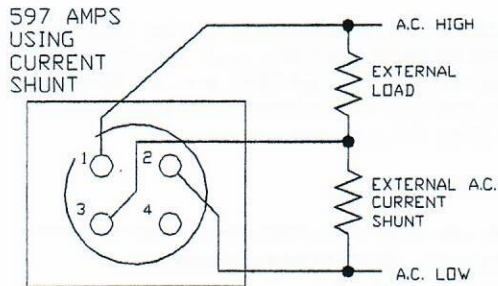

597 MECHANICALS & TYPICAL CONNECTIONS
MECHANICALS

MOD. 597 AC AMPS POWERLESS TYPICAL CONNECTIONS
(REAR VIEW)

DO NOT CONNECT TO
TERMINAL 4
USE INCLUDED 0.1 Ω RESISTOR
AVOID ADDITIONAL RESISTANCE
AT THE SHUNTS CONNECTIONS