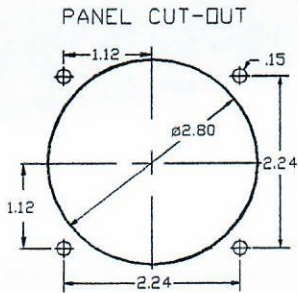

597 MECHANICALS & TYPICAL CONNECTIONS
MECHANICALS

MOD. 597 AC AMPS POWERLESS TYPICAL CONNECTIONS
(REAR VIEW)

DO NOT CONNECT TO
TERMINAL 4
USE INCLUDED 0.1 Ω RESISTOR
AVOID ADDITIONAL RESISTANCE
AT THE SHUNTS CONNECTIONS