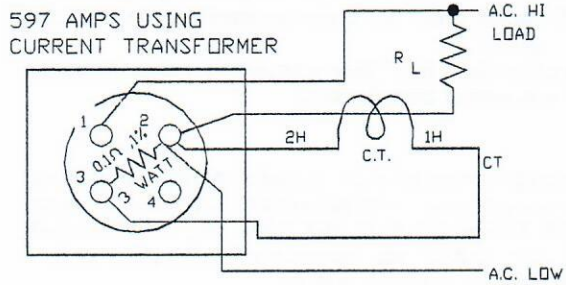

597 MECHANICALS & TYPICAL CONNECTIONS
MECHANICALS

MOD. 597 AC AMPS POWERLESS TYPICAL CONNECTIONS
(REAR VIEW)

DO NOT CONNECT TO
TERMINAL 4
USE INCLUDED 0.1 Ω RESISTOR
AVOID ADDITIONAL RESISTANCE
AT THE SHUNTS CONNECTIONS