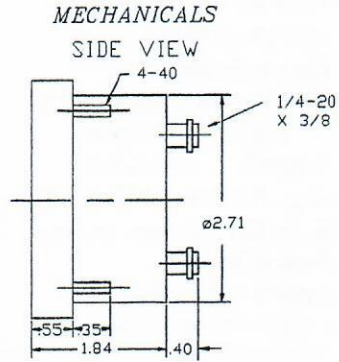

597 MECHANICALS & TYPICAL CONNECTIONS
MECHANICALS

MOD. 597 AC AMPS POWERLESS TYPICAL CONNECTIONS
(REAR VIEW)

DO NOT CONNECT TO
TERMINAL 4
USE INCLUDED 0.1 Ω RESISTOR
AVOID ADDITIONAL RESISTANCE
AT THE SHUNTS CONNECTIONS