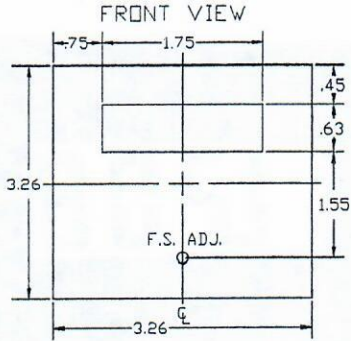

597 MECHANICALS & TYPICAL CONNECTIONS
MECHANICALS

MOD. 597 AC AMPS POWERLESS TYPICAL CONNECTIONS
(REAR VIEW)

DO NOT CONNECT TO
TERMINAL 4
USE INCLUDED 0.1 Ω RESISTOR
AVOID ADDITIONAL RESISTANCE
AT THE SHUNTS CONNECTIONS